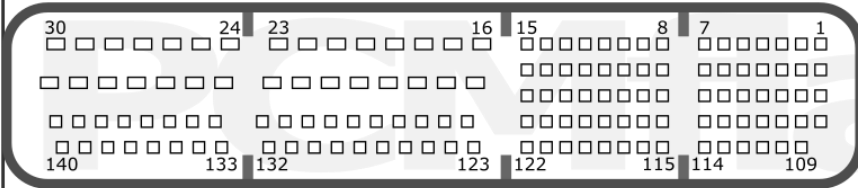

PCMflash

Engine Control Unit

SH725xx

SKYACTIV-D (SH72543)

A

B

+12V	B: 5, 15	CAN-L	B: 22
GND	B: 8	CAN-H	B: 9

SKYACTIV-D S5 (SH72546)