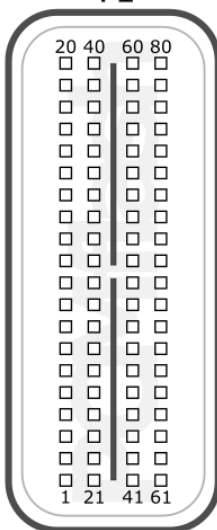

LABEL

T1

T2

+12V	T2: 13, 18	CAN-L	T2: 16
GND	T2: 39	CAN-H	T2: 36

KUBOTA

pcmflash.ru

v.1

2024-04-18