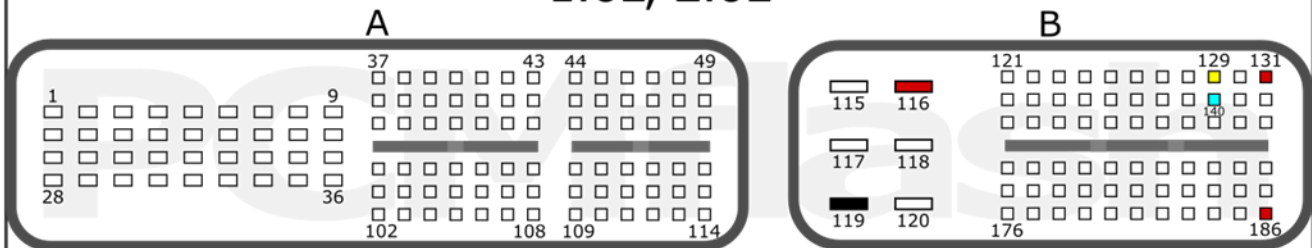

PCMflash

Engine Control Unit

1N83M

1.6L, 2.0L