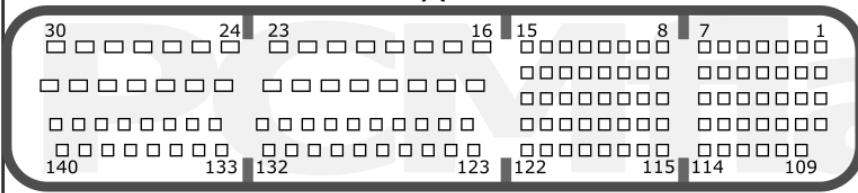

PCMflash

Engine Control Unit

SH72543

A

B

+12V	B: 15, 18	CAN-L	B: 14
GND	B: 8	CAN-H	B: 1

MITSUBISHI

SUBARU

pcmflash.ru

v.2

2022-11-02