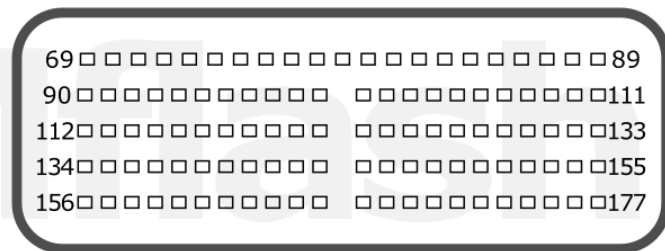

PCMflash

Engine Control Unit

SH72531

TYPE 1

T1

T2

+12V	T1: 1, 13, 14	CAN-L	T1: 40
GND	T1: 55	CAN-H	T1: 39

TYPE 2