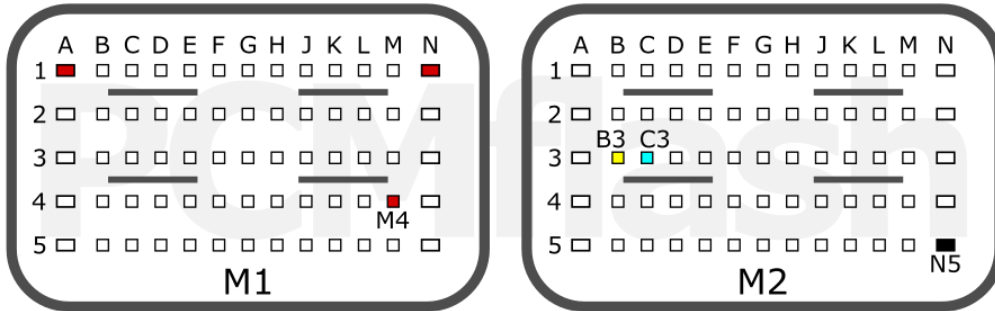

pcmflash.ru

v.1

2022-08-03

PCMflash

Engine Control Unit

SH72530/SH72533

SH72530/SH72533

+12V	M1: A1, N1, M4	CAN-L	M2: C3
GND	M2: N5	CAN-H	M2: B3