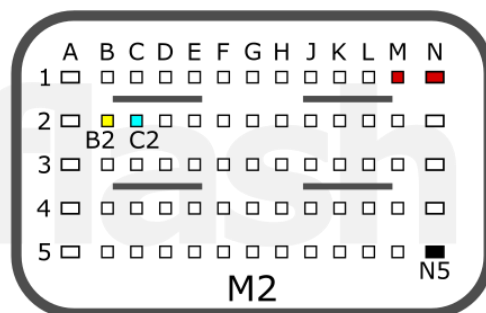

+12V	M2: M1, N1	CAN-L	M2: C2
GND	M2: N5	CAN-H	M2: B2

SUBARU

pcmflash.ru

v.1

2021-09-17