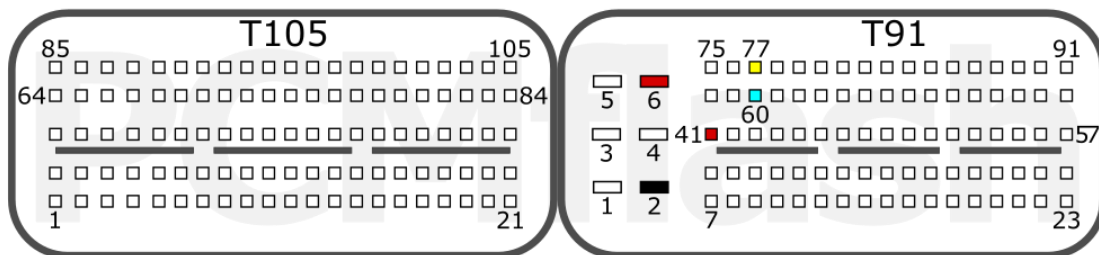

PCMflash

Engine Control Unit

DENSO SH7254x

+12V	T91: 6, 41	CAN-L	T91: 60
GND	T91: 2	CAN-H	T91: 77

HYUNDAI

KUBOTA

pcmflash.ru

v.2

2022-07-16