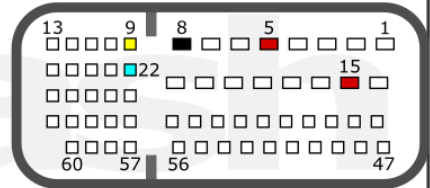

PCMflash

Engine Control Unit

SH725xx

SKYACTIV-D (SH72543)

A

B

+12V	B: 5, 15	CAN-L	B: 22
GND	B: 8	CAN-H	B: 9