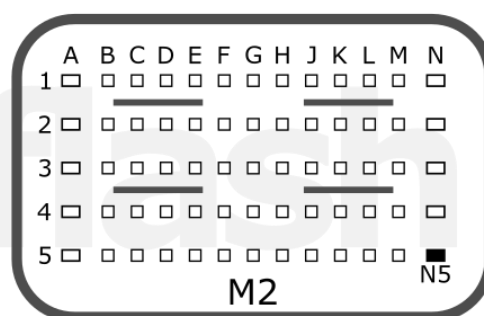

PCMflash

Engine Control Unit

SH72530

+12V	M1: A1, A2, M4	CAN-L	M1: M2
GND	M2: N5	CAN-H	M1: L2

FAW

pcmflash.ru

v.1

2021-09-13