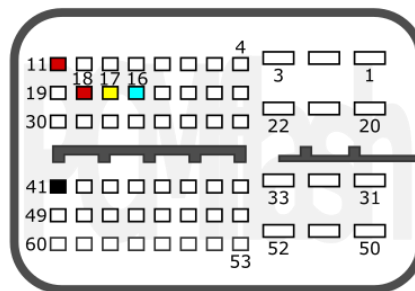

PCMflash

AdBlue Control Unit

SH72531

+12V	11, 18	CAN-L	16
GND	41	CAN-H	17

KUBOTA AdBlue

pcmflash.ru

v.2

2024-03-30