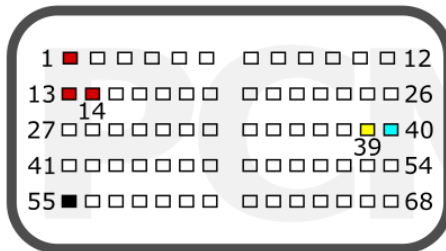

PCMflash

Engine Control Unit

SH72531

TYPE 1

T1

T2

+12V	T1: 1, 13, 14	CAN-L	T1: 40
GND	T1: 55	CAN-H	T1: 39

TYPE 2