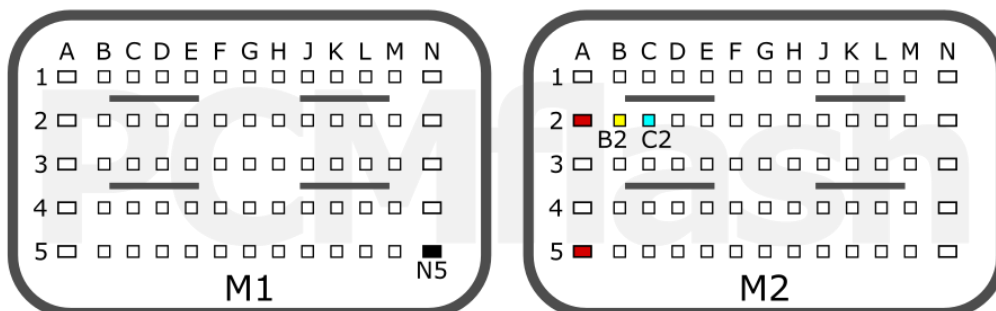

Engine Control Unit

SH725xx

SKYACTIV-G (SH72543)

+12V	B: 5, 15	CAN-L	B: 22
GND	B: 7	CAN-H	B: 9

SH72531

+12V	M2: A2, A5	CAN-L	M2: C2
GND	M1: N5	CAN-H	M2: B2

MAZDA PETROL

pcmflash.ru