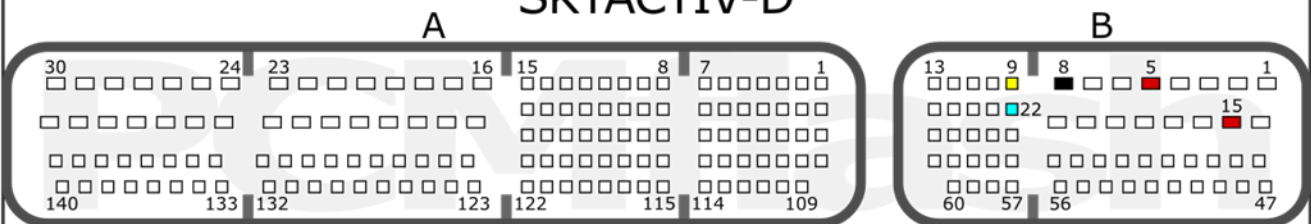

v.3

2022-07-24

PCMflash

Engine Control Unit

1N83M

SKYACTIV-G

+12V	B: 13, 82	CAN-L	B: 17
GND	B: 60	CAN-H	B: 4

SKYACTIV-D