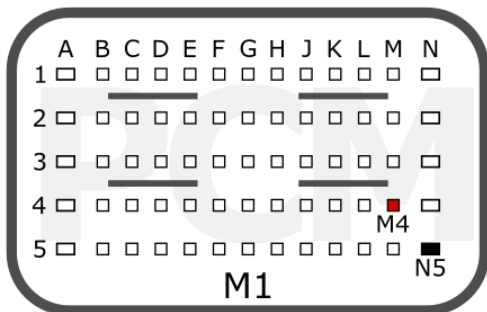

+12V	M1: M4, M2: A2	CAN-L	M2: L1
GND	M1: N5	CAN-H	M2: K1

T1 SH72530 + SH72531 T2

+12V	T2: 121, 176	CAN-L	T2: 126
GND	T2: 183	CAN-H	T2: 127

NISSAN

pcmflash.ru

v.3

2023-07-23

PCMflash