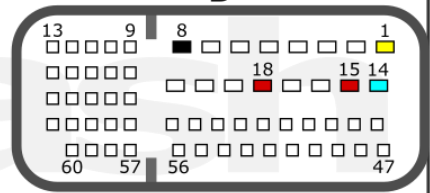

PCMflash

Engine Control Unit

SH72543

A

B

+12V	B: 15, 18	CAN-L	B: 14
GND	B: 8	CAN-H	B: 1

MITSUBISHI

SUBARU

pcmflash.ru

v.2

2022-11-02