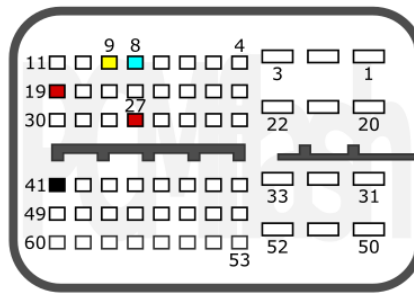

PCMflash

AdBlue Control Unit

1N83M

+12V	19, 27	CAN-L	8
GND	41	CAN-H	9

HINO AdBlue

pcmflash.ru

v.1

2024-03-30