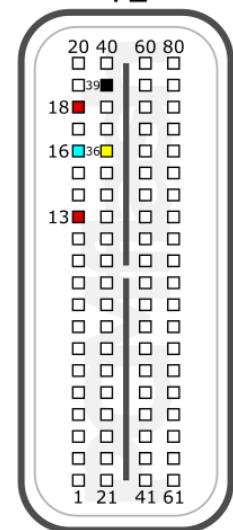

LABEL

T1

T2

+12V	T2: 13, 18	CAN-L	T2: 16
GND	T2: 39	CAN-H	T2: 36

KUBOTA

pcmflash.ru

v.1

2024-04-18