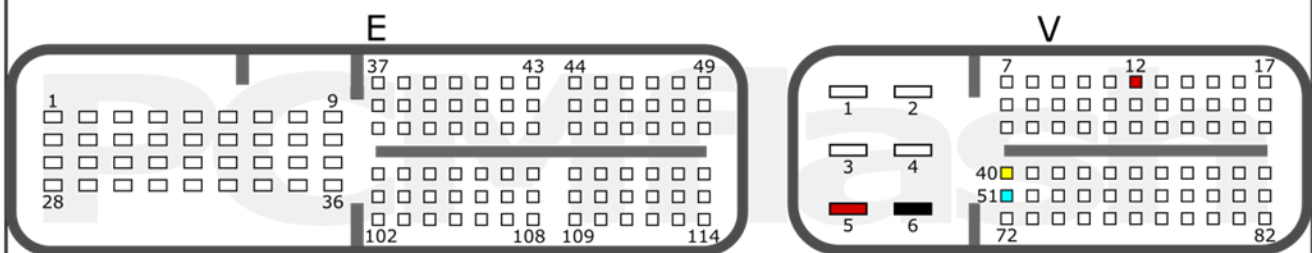

PCMflash

Engine Control Unit

1N83M

+12V	V: 5, 12	CAN-L	V: 51
GND	V: 6	CAN-H	V: 40

HINO 300 EURO 5/EURO 6

pcmflash.ru

v.1

2022-08-03