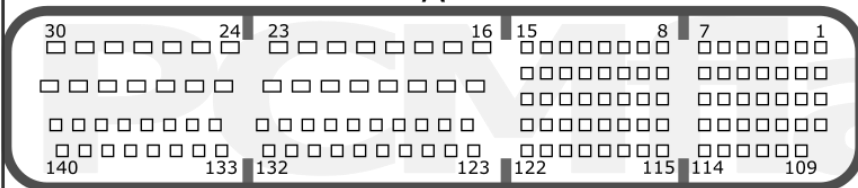

SKYACTIV-D S5 (SH72546)

A

B

+12V	B: 5, 15	CAN-L	B: 14
GND	B: 8	CAN-H	B: 1

MAZDA DIESEL

pcmflash.ru

v.4

2022-08-03