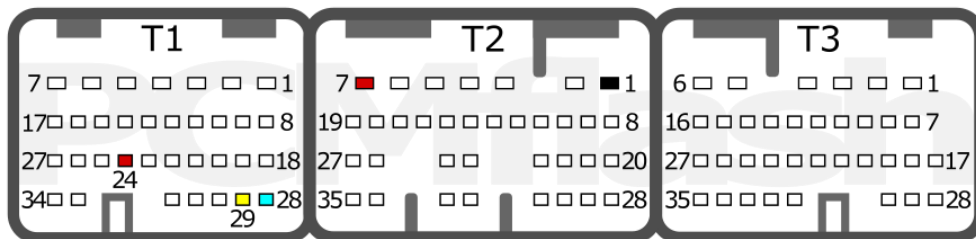

SH72530

+12V	T1: 24; T2:7	CAN-L	T1: 28
GND	T2: 1	CAN-H	T1: 29

SUZUKI

pcmflash.ru

v.2

2023-01-30