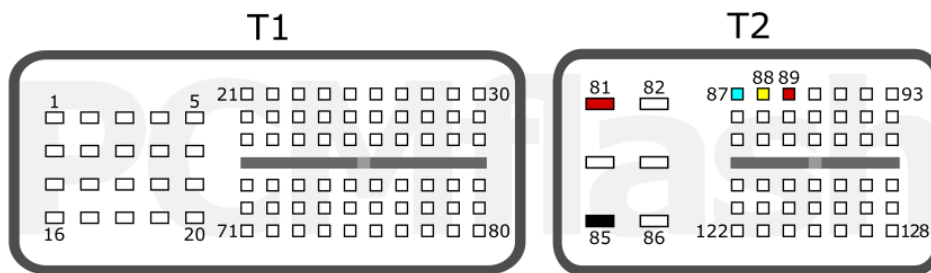

PCMflash

Engine Control Unit

1N83M

+12V	T2: 81, 89	CAN-L	T2: 87
GND	T2: 85	CAN-H	T2: 88

KOHLER

McCormick

Landini

JCB

pcmflash.ru

v.1

2024-04-10