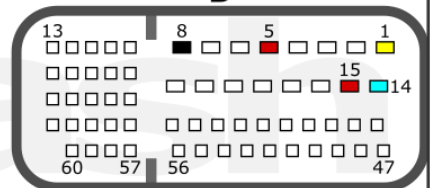

SKYACTIV-D S5 (SH72546)

A

B

+12V	B: 5, 15	CAN-L	B: 14
GND	B: 8	CAN-H	B: 1

MAZDA DIESEL

pcmflash.ru

v.4

2022-08-03