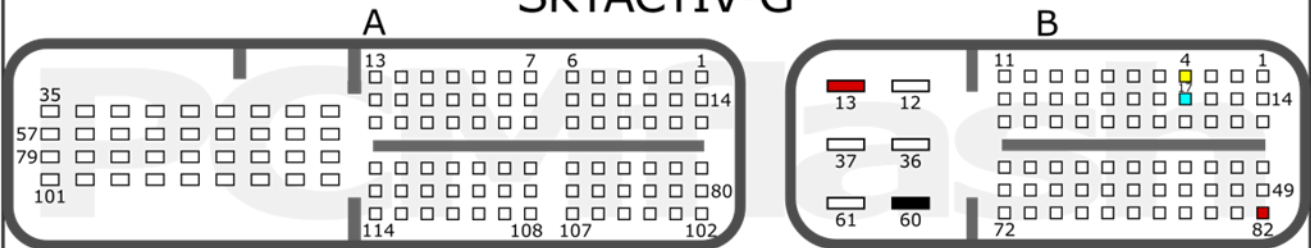

v.3

2022-07-24

PCMflash

Engine Control Unit

1N83M

SKYACTIV-G

+12V	B: 13, 82	CAN-L	B: 17
GND	B: 60	CAN-H	B: 4

SKYACTIV-D