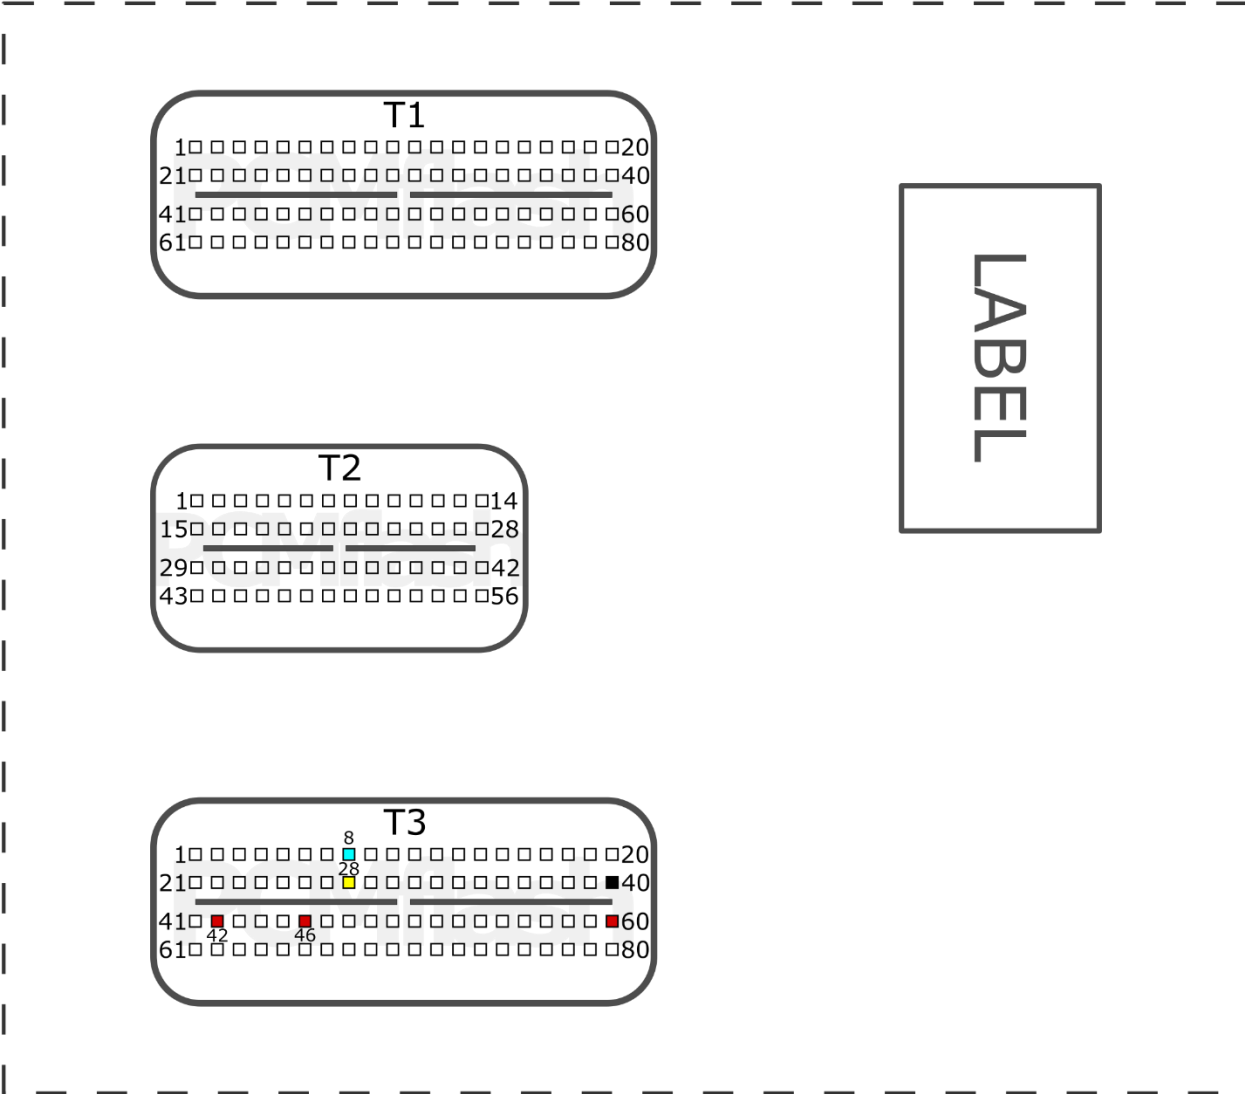

DENSO TRUCK E6 (SH725xx/1N83M)

LABEL

+12V	T3: 42, 46, 60	CAN-L	T3: 8
GND	T3: 40	CAN-H	T3: 28

HINO

KIA

HYUNDAI

pcmflash.ru

v.3