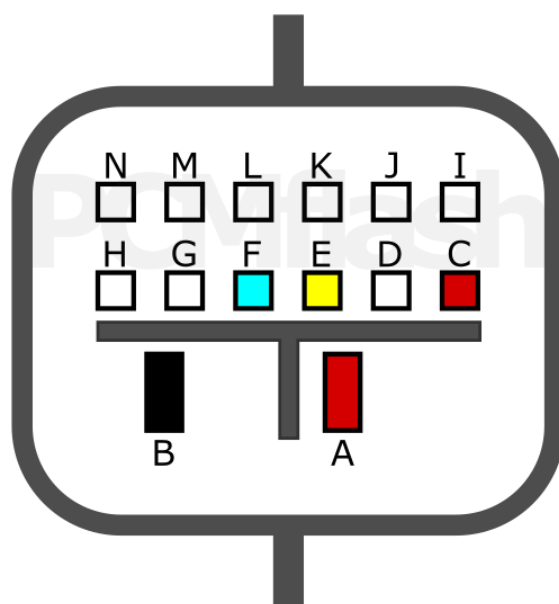

PCMflash

Electronic Control Unit
MAZDA TCM

+12V	C, A	CAN-L	F
GND	B	CAN-H	E

MAZDA