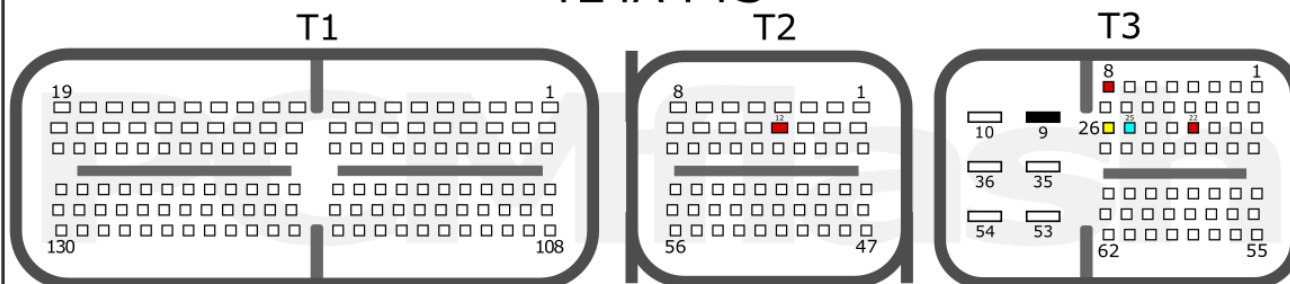

PCMflash

Engine Control Unit

V24A-FTS/V35A-FTS

T24A-FTS

+12V	T2: 12; T3: 8, 22	CAN-L	T3: 25
GND	T3: 9	CAN-H	T3: 26