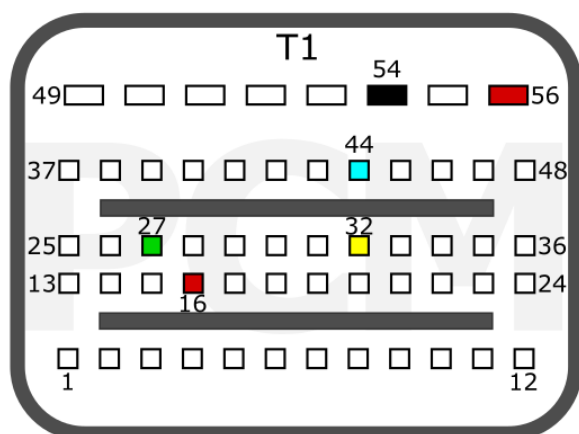

PCMflash module 28

VAZ/UAZ

PCMflash

Engine Control Unit

ME17.9.7

+12V	T1: 56, 16	CAN-L	T1: 44
GND	T1: 54	CAN-H	T1: 32
K-LINE	T1: 27		

VAZ

UAZ