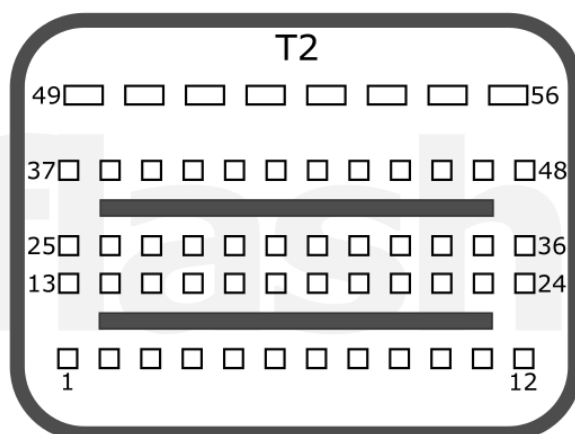

PCMflash module 28

VAZ/UAZ

PCMflash

Engine Control Unit

ME17.9.7

+12V	T1: 56, 16	CAN-L	T1: 44
GND	T1: 54	CAN-H	T1: 32
K-LINE	T1: 27		

VAZ

UAZ